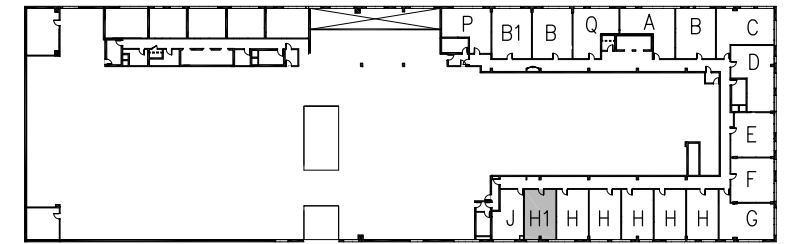

MARKET WHARF
MARKET FLAT TYPE H1

1 BR + 1 BATH
 528sf
 Scale: 3/16"-1'-0"

KEY PLAN 2ND FLOOR

KEY PLAN 3RD FLOOR

KEY PLAN 4TH FLOOR

KEY PLAN 5TH FLOOR

all sizes and specifications subject to change without notice, e.&o.e.